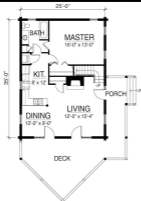

The "CHALET"

SQUARE FEET: 1400

BEDROOMS: 2

BATHROOMS: 2